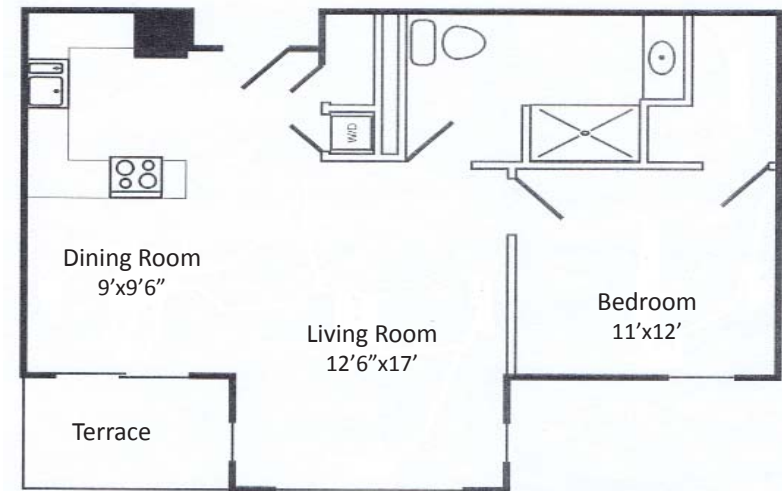

Terrace Apartments

The Terrace Apartments feature a full kitchen with refrigerator, dishwasher, microwave, and range; spacious living and dining areas, private terraces and a washer and dryer; large windows with mini-blinds; wall to wall carpeting; individual heating and air conditioning units, and an emergency call system.

Two Bedroom
1,143 square feet

One Bedroom
685 square feet

square footages may vary slightly