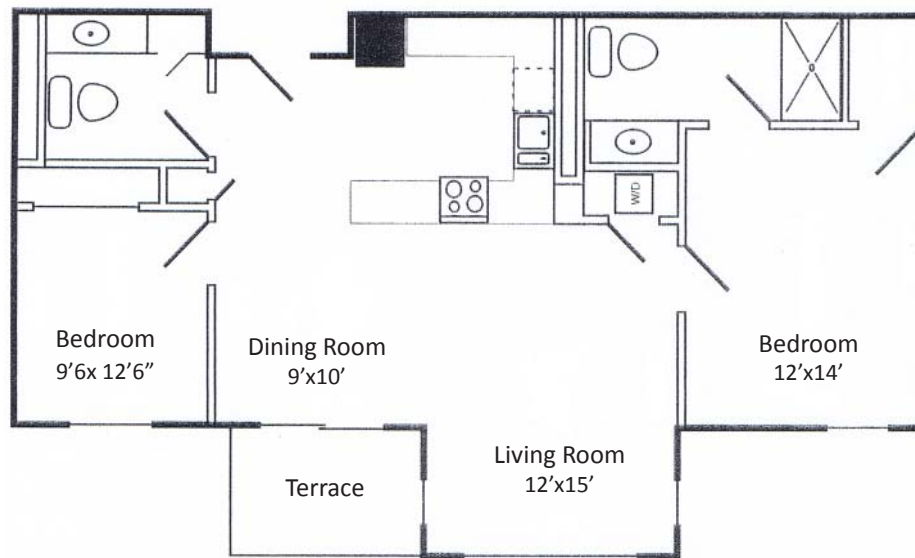

Terrace Apartments

The Terrace Apartments feature a full kitchen with refrigerator, dishwasher, microwave, and range; spacious living and dining areas, private terraces and a washer and dryer; large windows with mini-blinds; wall to wall carpeting; individual heating and air conditioning units, and an emergency call system.

Two Bedroom
1,143 square feet

One Bedroom
685 square feet

square footages may vary slightly